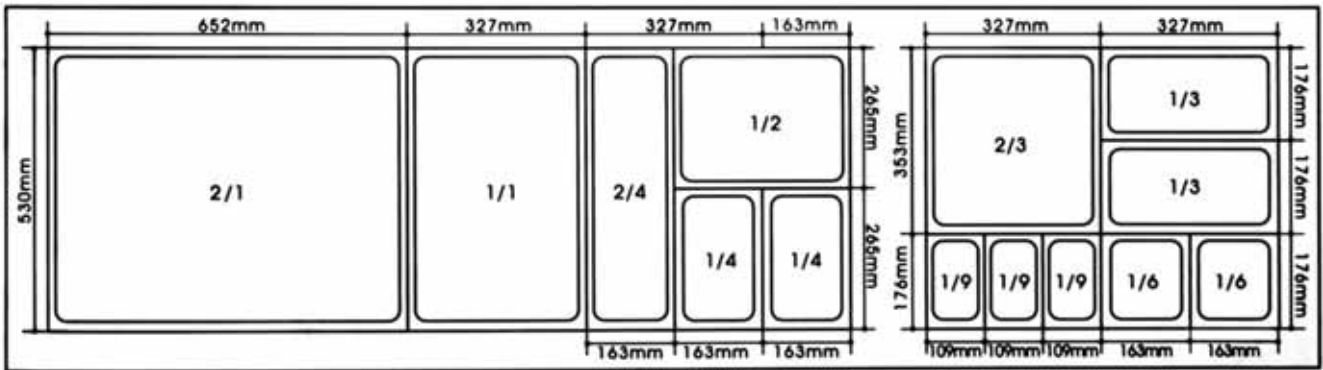

GASTRONORM PANS

GN Pan 2/1 (650mm x 530mm)