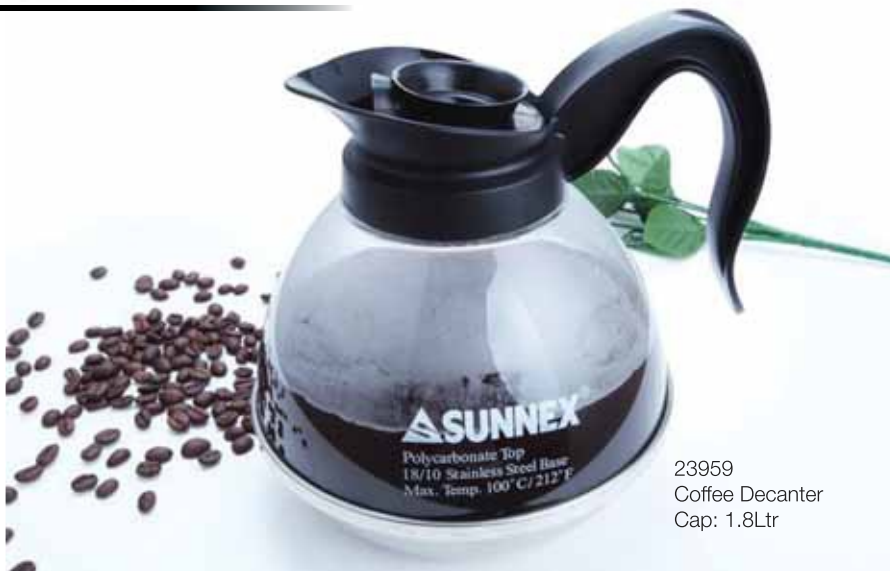

23959  
Coffee Decanter  
Cap: 1.8Ltr

U09-1000  
Cups Dispenser Revolving

23588  
Merabella Beverage Dispenser  
5 Ltr.

23588x2  
Merabella Double Beverage  
Dispenser  
5 Ltr.x2

23888  
Merabella Half Moon Beverage  
Dispenser  
5 Ltr.x2